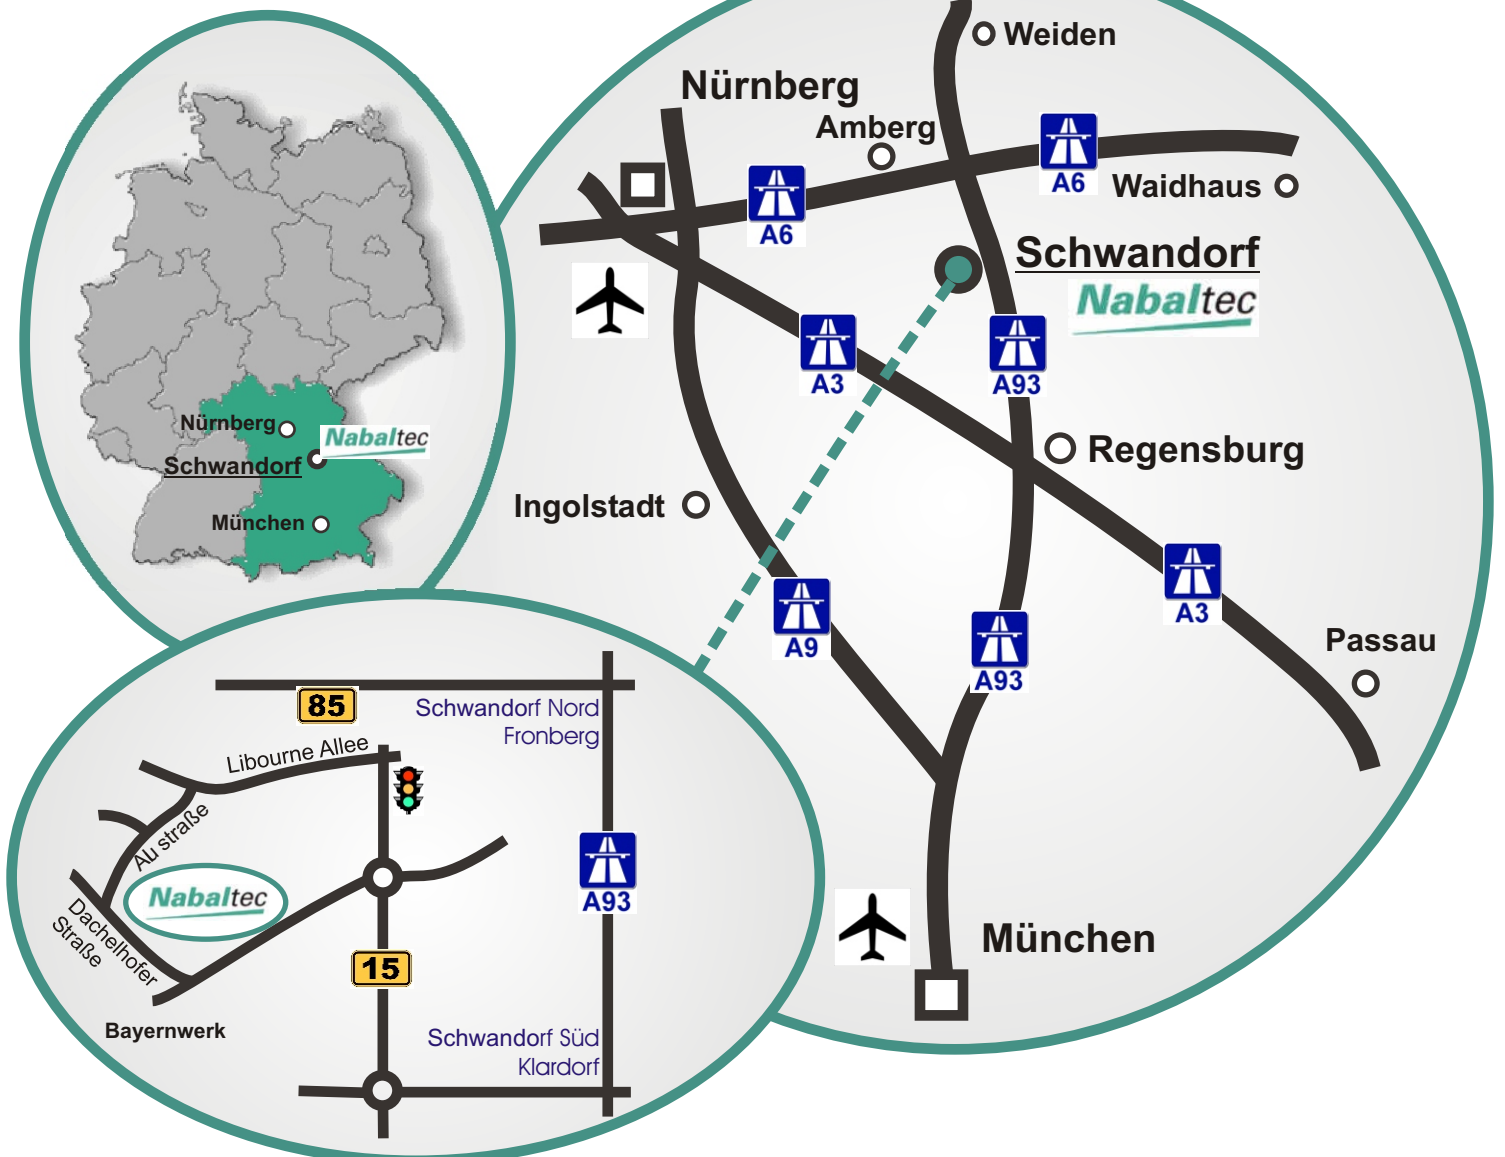

### from Nürnberg - Amberg A6

- take exit Amberg - Schwandorf
- direkt to Schwandorf on the B85 for about 25 km
- enter in Fronberg the motorway A93 with direction to Regensburg
- take exit Schwandorf Süd - Klardorf

### from Regensburg - Weiden A93

- take exit Schwandorf Süd - Klardorf
- direct to Rieden - Schwandorf
- at the first traffic circle direct to Schwandorf B15

#### Possibility 1:

- at the second traffic circle drive on to Schwandorf on B15
- at the traffic light turn left and enter Libourne-Allee
- after about 500 m turn left to Alustraße and follow the street for about 500 m
- at left hand side entrance to Nabaltec

- an der Ampel links in die Libourne-Allee
- nach ca. 500 m links abbiegen in die Alustraße und den Straßenverlauf ca. 500 m folgen
- links Einfahrt zu Nabaltec